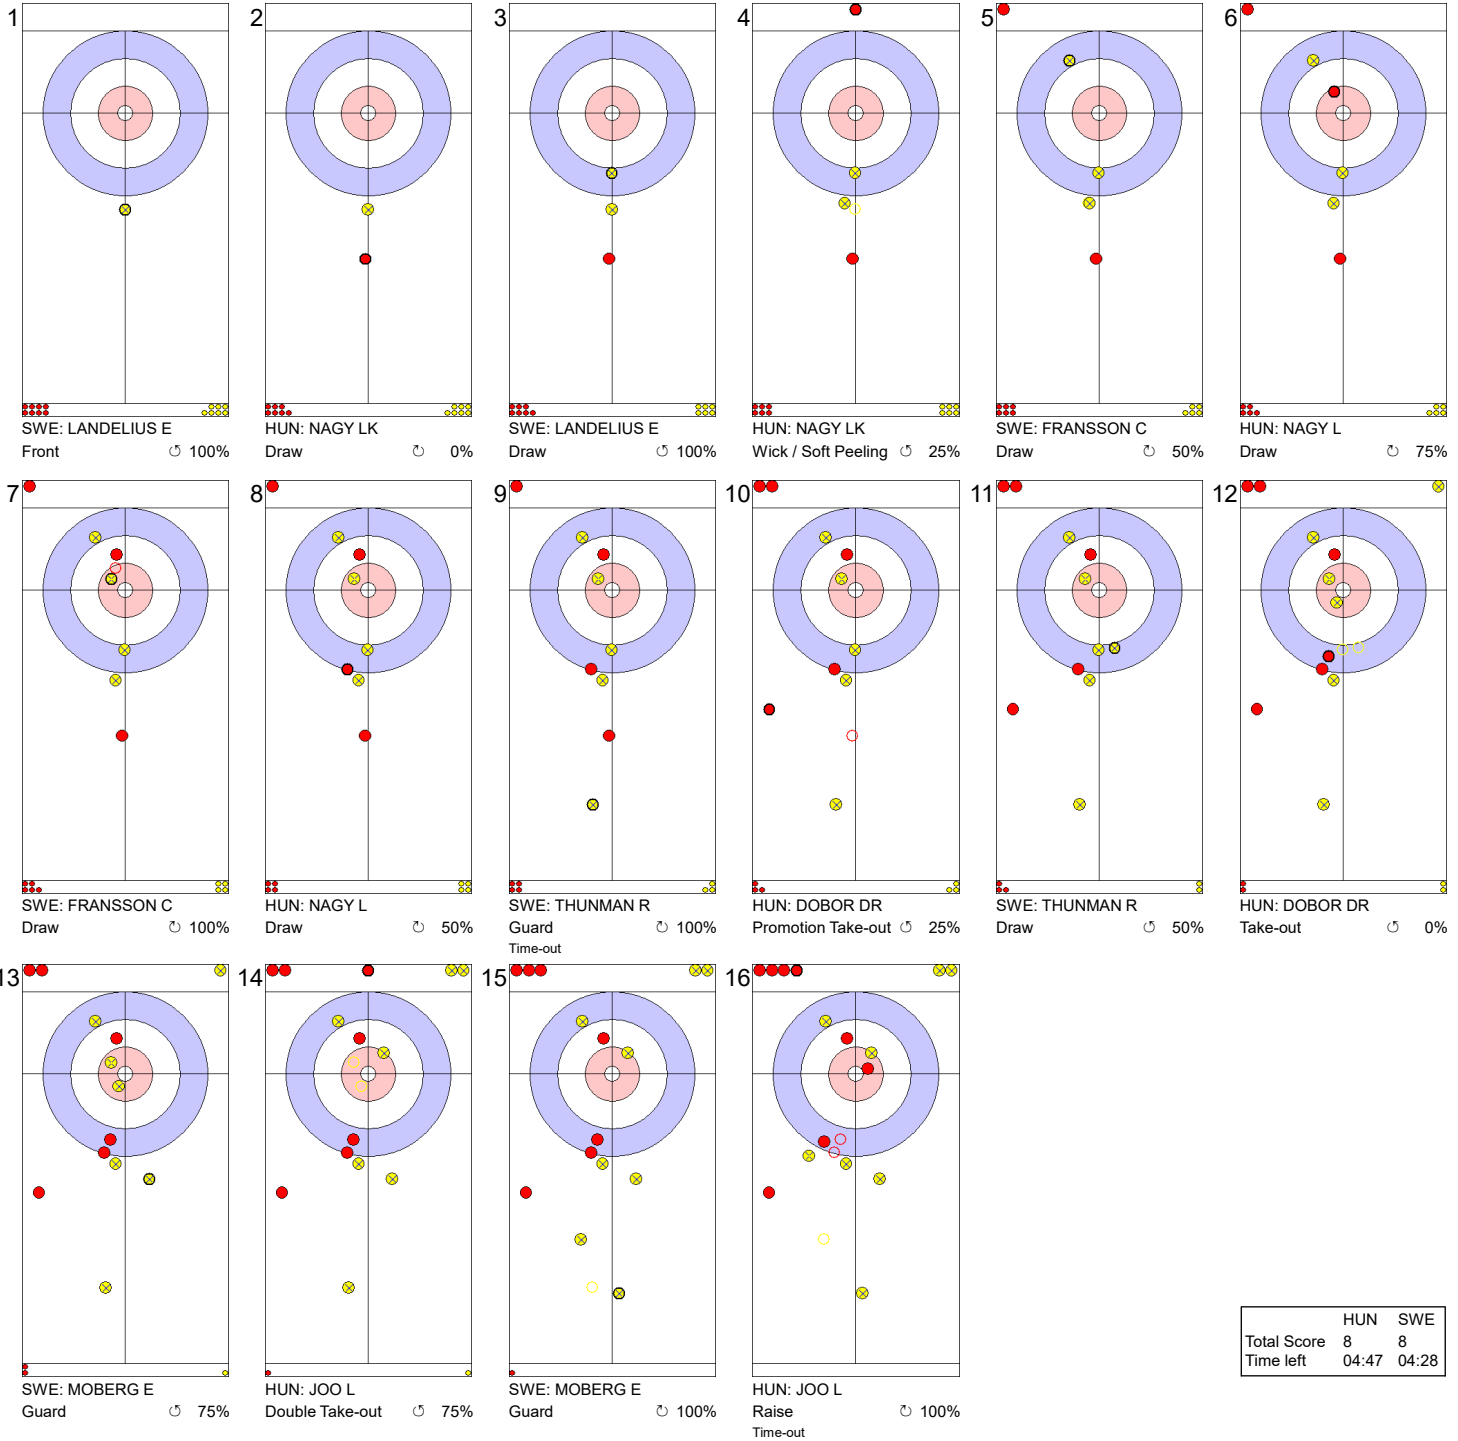

World Junior Curling Championships 2020
Crystal Ice Arena
Women

THU 20 FEB 2020
Start Time 9:00

Round Robin Session 8 - Sheet E

Game - Shot by Shot

Legend:
 ↻ Clockwise ↺ Counter-clockwise - Not considered

Game - Shot by Shot

Legend:
 ↻ Clockwise ↺ Counter-clockwise - Not considered

WJCC 2020
Krasnoyarsk, Russia

THU 20 FEB 2020
Start Time 9:00

World Junior Curling Championships 2020

Crystal Ice Arena
Women

Round Robin Session 8 - Sheet E

Game - Shot by Shot

End 9 ● **HUN - Hungary 7 + 1 (this end) = 8** ● **SWE - Sweden 8 + 0 (this end) = 8**

	HUN	SWE
Total Score	8	8
Time left	04:47	04:28

Legend:
 ↻ Clockwise ↺ Counter-clockwise - Not considered

Game - Shot by Shot

Legend:
 ⤵ Clockwise ⤴ Counter-clockwise - Not considered