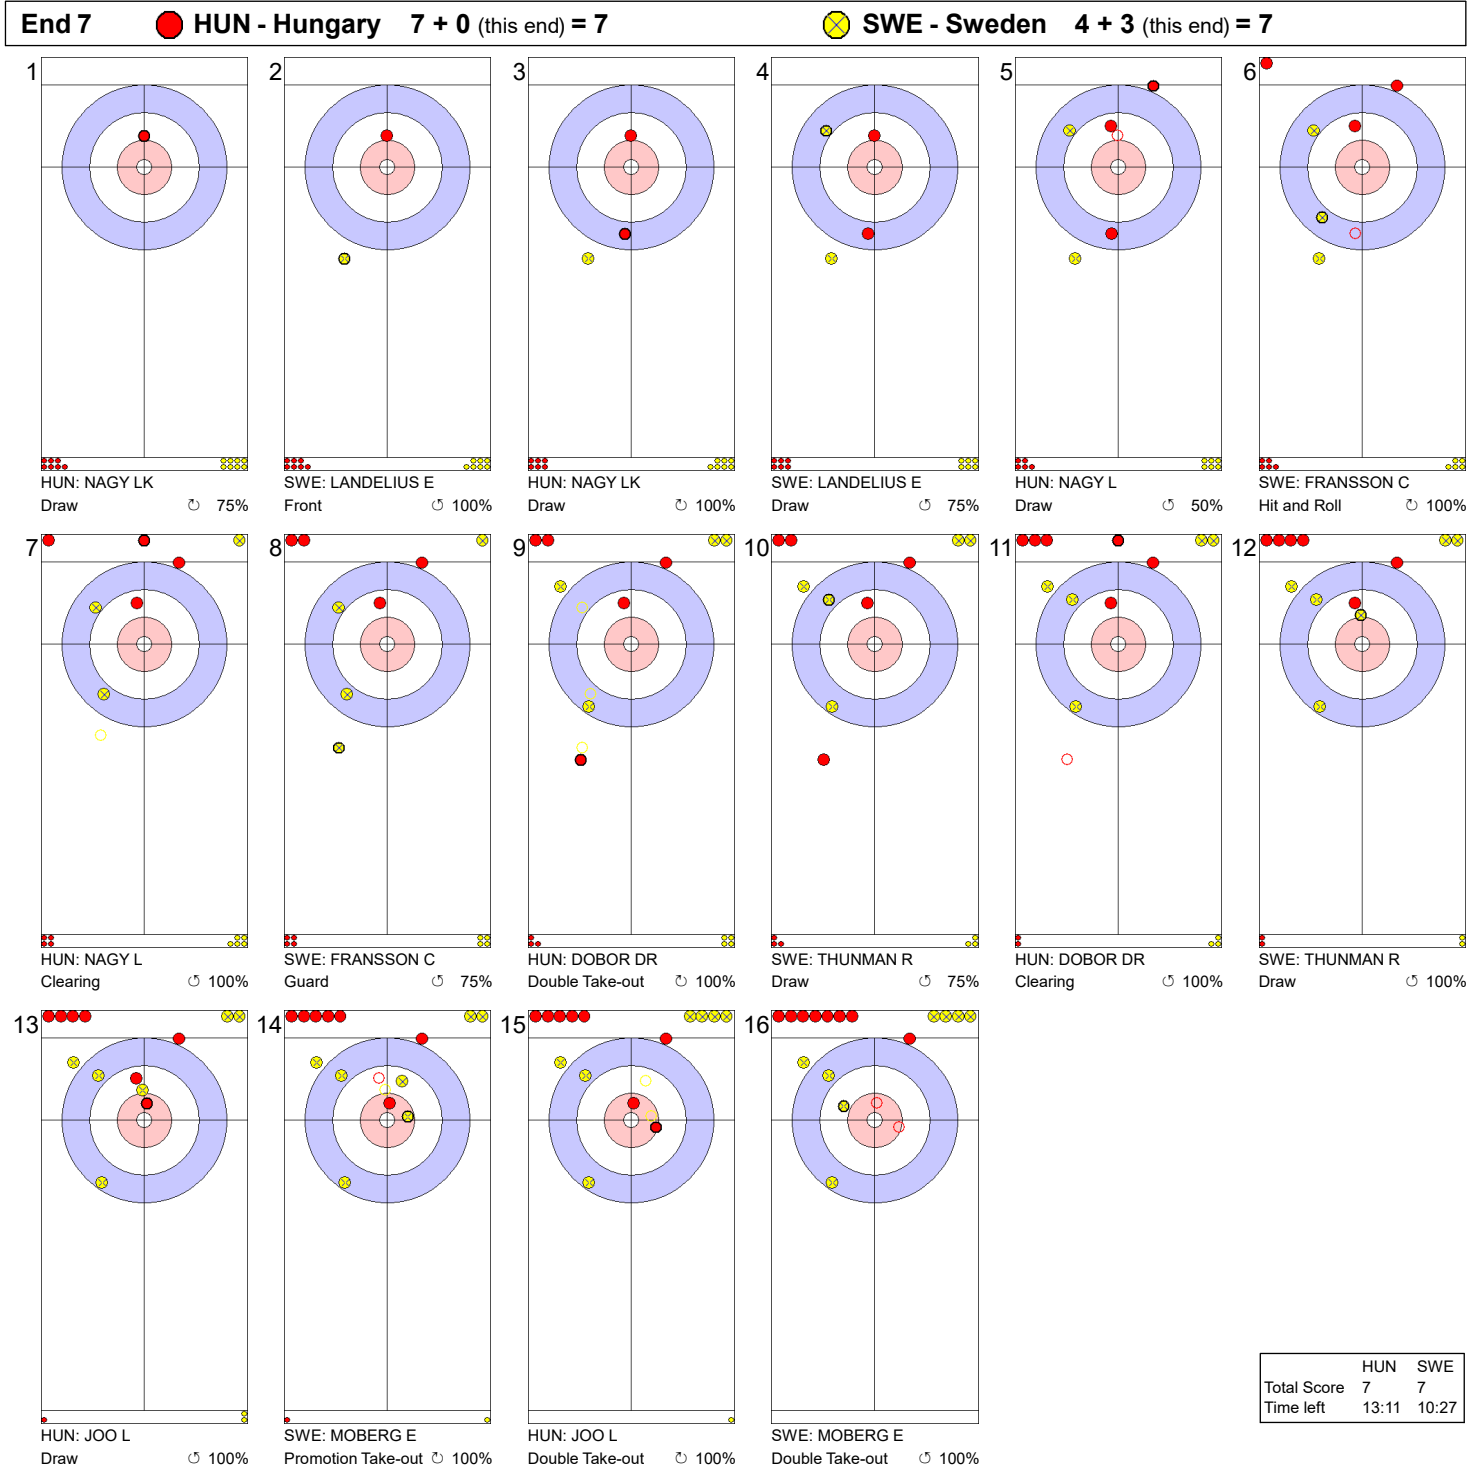

End 6 ● **HUN - Hungary 4 + 3 (this end) = 7** ● **SWE - Sweden 4 + 0 (this end) = 4**

	HUN	SWE
Total Score	7	4
Time left	17:13	14:50

Legend:
 ↻ Clockwise ↺ Counter-clockwise - Not considered

WJCC 2020
Krasnoyarsk, Russia

World Junior Curling Championships 2020
Crystal Ice Arena
Women

THU 20 FEB 2020
Start Time 9:00

Round Robin Session 8 - Sheet E

Game - Shot by Shot

Legend:
 ↻ Clockwise ↺ Counter-clockwise - Not considered

Game - Shot by Shot

End 9 ● **HUN - Hungary 7 + 1 (this end) = 8** ● **SWE - Sweden 8 + 0 (this end) = 8**

	HUN	SWE
Total Score	8	8
Time left	04:47	04:28

Legend:
 ↻ Clockwise ↺ Counter-clockwise - Not considered