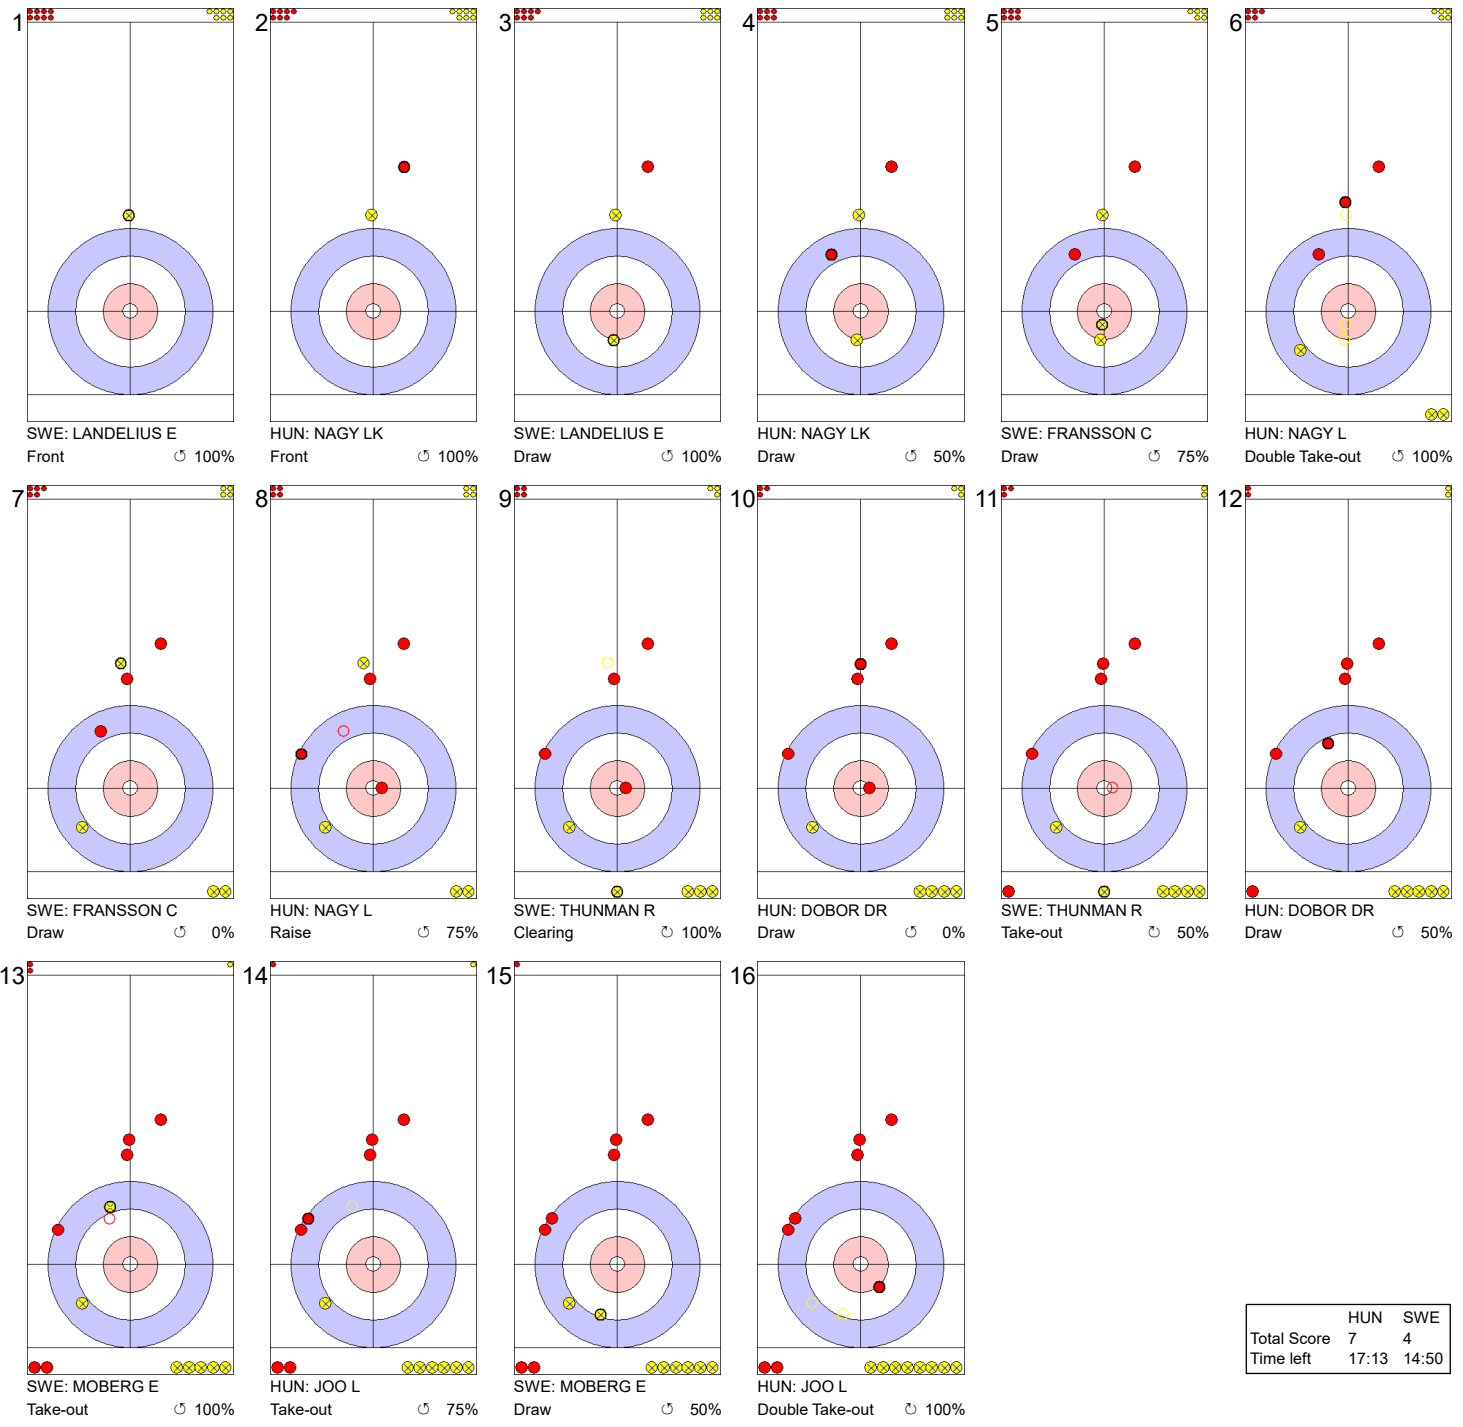

World Junior Curling Championships 2020

Crystal Ice Arena

Women

THU 20 FEB 2020

Start Time 9:00

Round Robin Session 8 - Sheet E

Game - Shot by Shot

Legend:
 ↻ Clockwise ↺ Counter-clockwise - Not considered

WJCC 2020
Krasnoyarsk, Russia

World Junior Curling Championships 2020

Crystal Ice Arena

Women

THU 20 FEB 2020

Start Time 9:00

Round Robin Session 8 - Sheet E

Game - Shot by Shot

End 6 ● **HUN - Hungary 4 + 3 (this end) = 7** ● **SWE - Sweden 4 + 0 (this end) = 4**

	HUN	SWE
Total Score	7	4
Time left	17:13	14:50

Legend:
 ↻ Clockwise ↺ Counter-clockwise - Not considered

WJCC 2020
Krasnoyarsk, Russia

Game - Shot by Shot

End 9 ● **HUN - Hungary 7 + 1 (this end) = 8** ● **SWE - Sweden 8 + 0 (this end) = 8**

	HUN	SWE
Total Score	8	8
Time left	04:47	04:28

Legend:
 ↻ Clockwise ↺ Counter-clockwise - Not considered