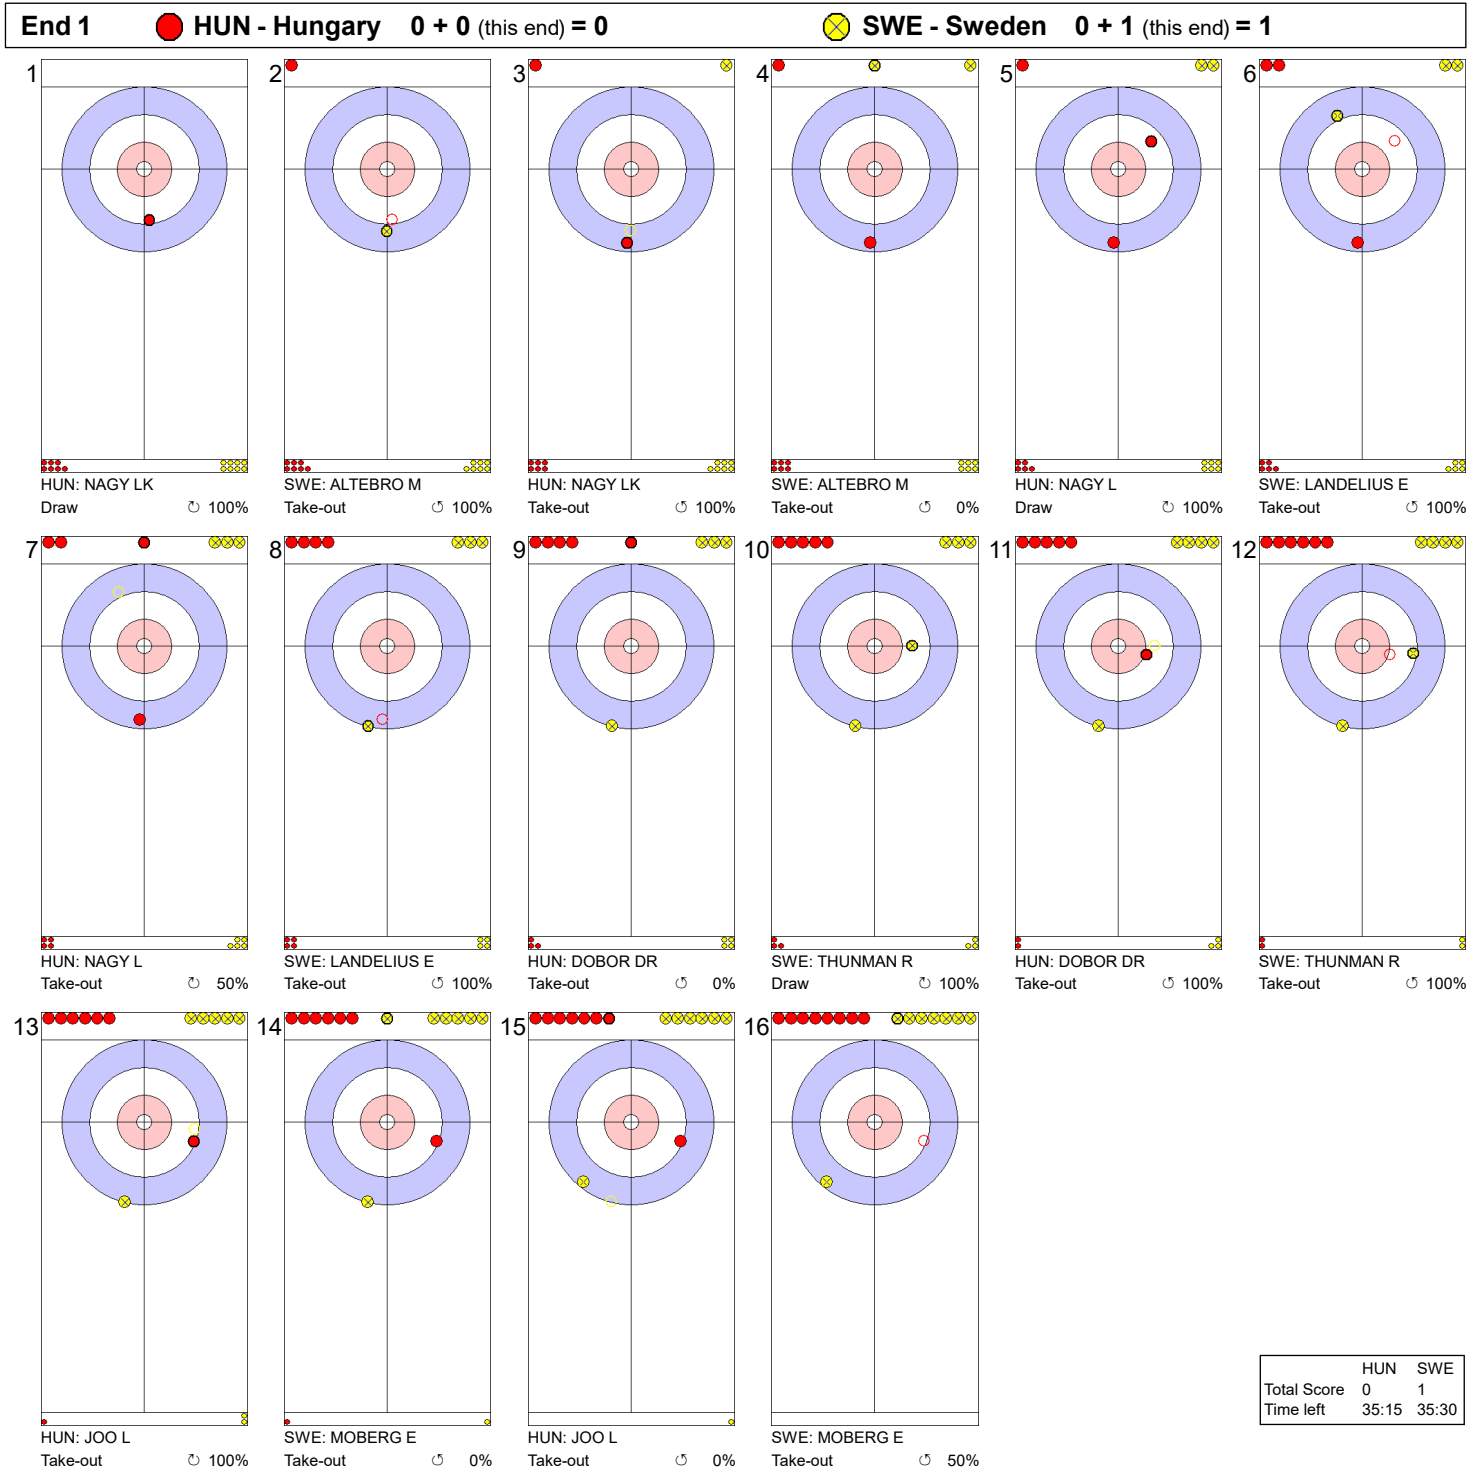

WJCC 2020
Krasnoyarsk, Russia

World Junior Curling Championships 2020

Crystal Ice Arena

Women

THU 20 FEB 2020

Start Time 9:00

Round Robin Session 8 - Sheet E

Game - Shot by Shot

	HUN	SWE
Total Score	0	1
Time left	35:15	35:30

Legend:
 Clockwise Counter-clockwise - Not considered

Game - Shot by Shot

Legend:
 ↻ Clockwise ↺ Counter-clockwise - Not considered

WJCC 2020
Krasnoyarsk, Russia

End 4 ● **HUN - Hungary** 1 + 3 (this end) = 4 ● **SWE - Sweden** 3 + 0 (this end) = 3

	HUN	SWE
Total Score	4	3
Time left	24:04	22:50

Legend:
 ↻ Clockwise ↺ Counter-clockwise - Not considered

WJCC 2020
Krasnoyarsk, Russia