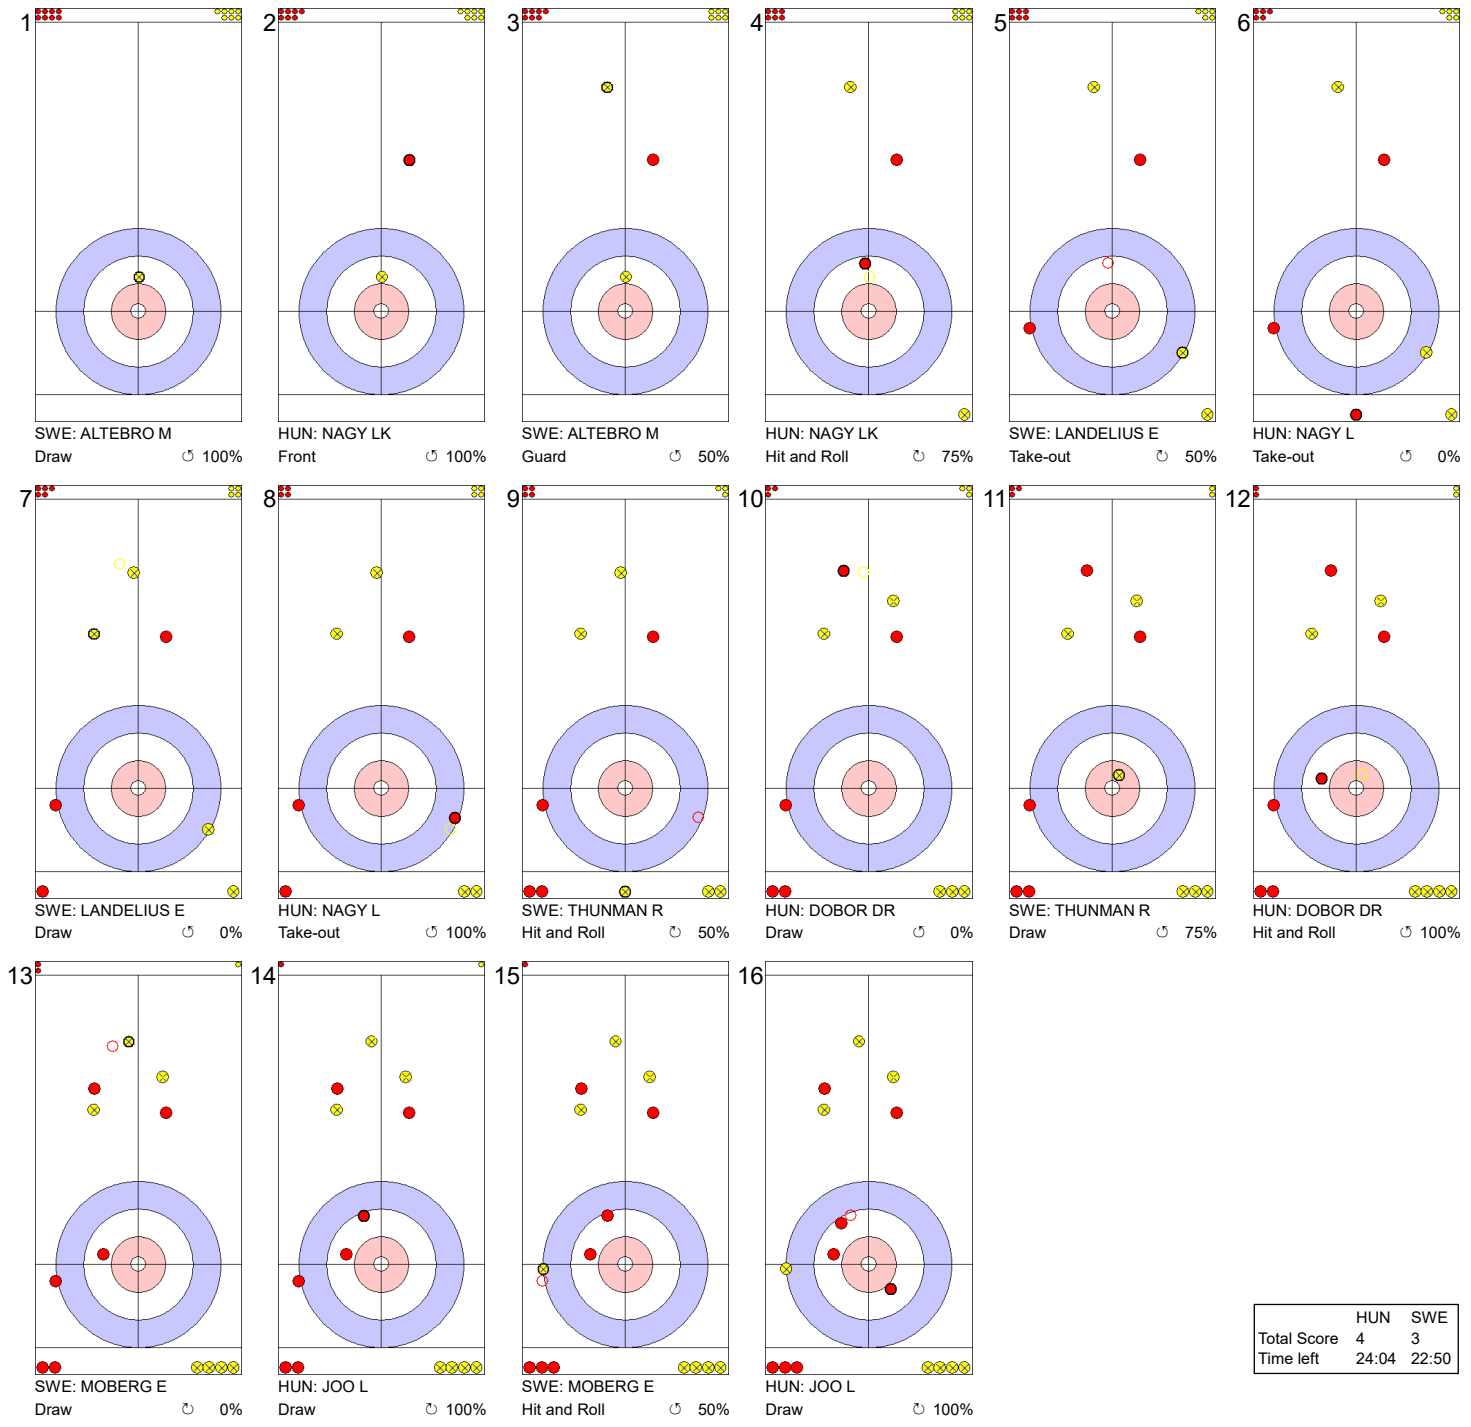

World Junior Curling Championships 2020
Crystal Ice Arena
Women

THU 20 FEB 2020
Start Time 9:00

Round Robin Session 8 - Sheet E

Game - Shot by Shot

Legend:
 Clockwise
 Counter-clockwise
 - Not considered

Game - Shot by Shot

End 4 ● **HUN - Hungary** 1 + 3 (this end) = 4 ● **SWE - Sweden** 3 + 0 (this end) = 3

	HUN	SWE
Total Score	4	3
Time left	24:04	22:50

Legend:
 ↻ Clockwise ↺ Counter-clockwise - Not considered

WJCC 2020
Krasnoyarsk, Russia