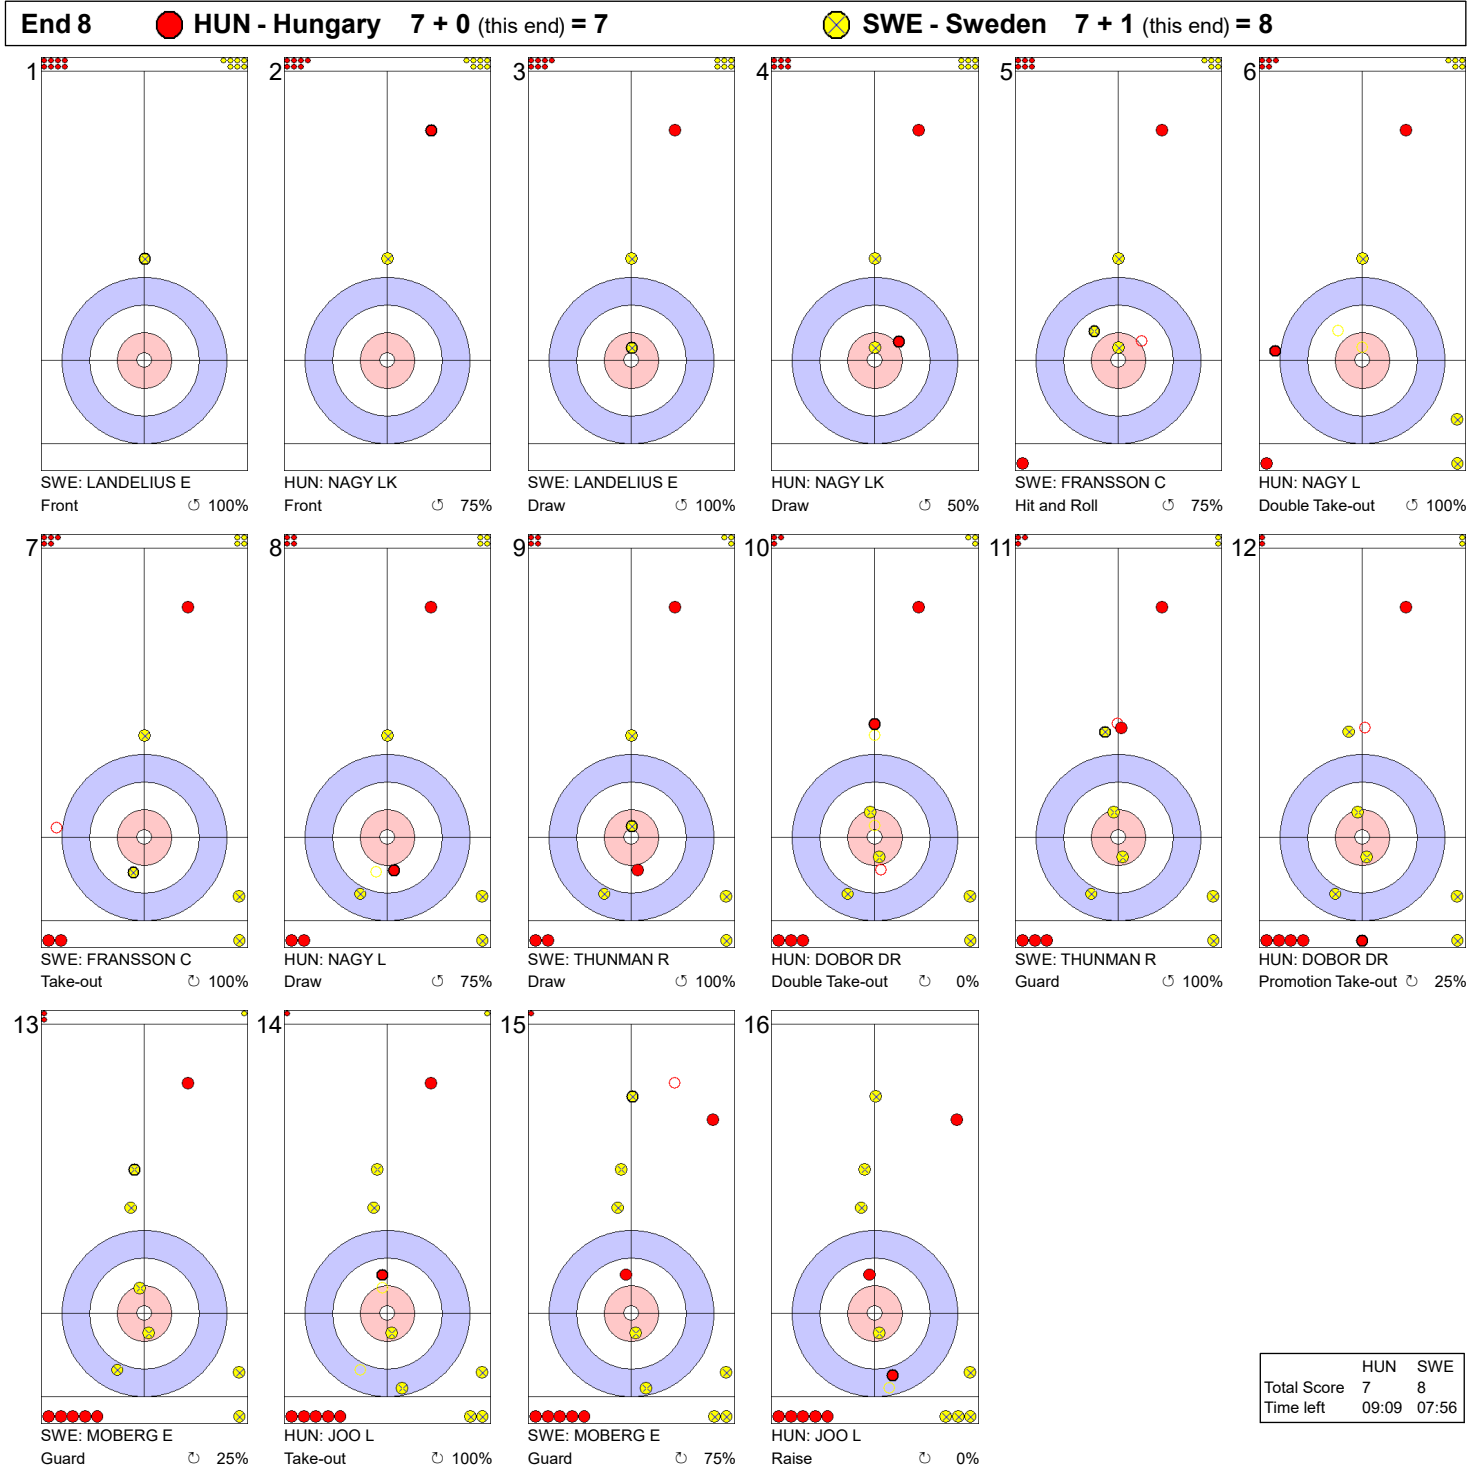

Game - Shot by Shot

Legend:
↻ Clockwise   ↺ Counter-clockwise   - Not considered