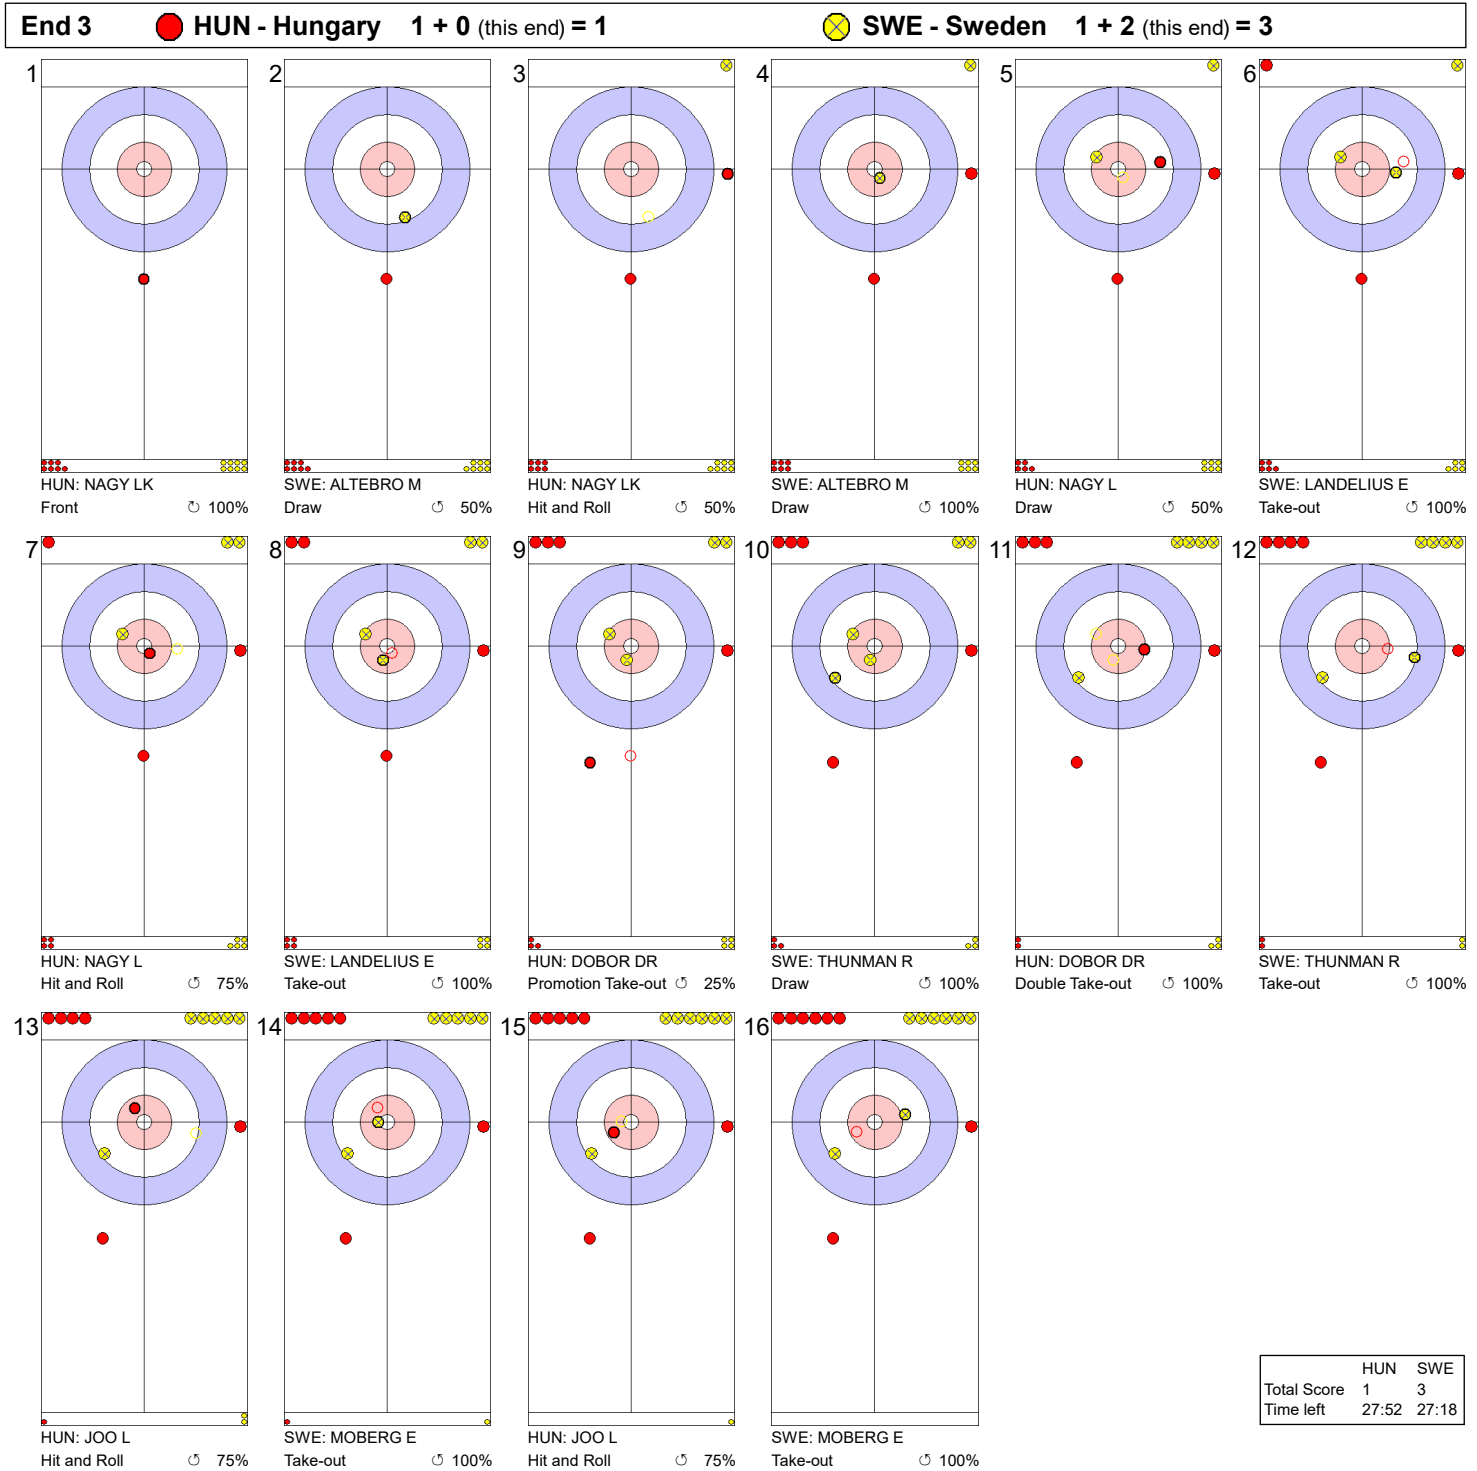

	HUN	SWE
Total Score	0	1
Time left	35:15	35:30

Legend:
 Clockwise Counter-clockwise - Not considered

Game - Shot by Shot

Legend:
 ↻ Clockwise ↺ Counter-clockwise - Not considered

WJCC 2020
Krasnoyarsk, Russia

World Junior Curling Championships 2020
Crystal Ice Arena
Women

THU 20 FEB 2020
Start Time 9:00

Round Robin Session 8 - Sheet E

Game - Shot by Shot

Legend:
 Clockwise
 Counter-clockwise
 - Not considered

Game - Shot by Shot

End 4 ● **HUN - Hungary** 1 + 3 (this end) = 4 ● **SWE - Sweden** 3 + 0 (this end) = 3

	HUN	SWE
Total Score	4	3
Time left	24:04	22:50

Legend:
 ↻ Clockwise ↺ Counter-clockwise - Not considered

WJCC 2020
Krasnoyarsk, Russia