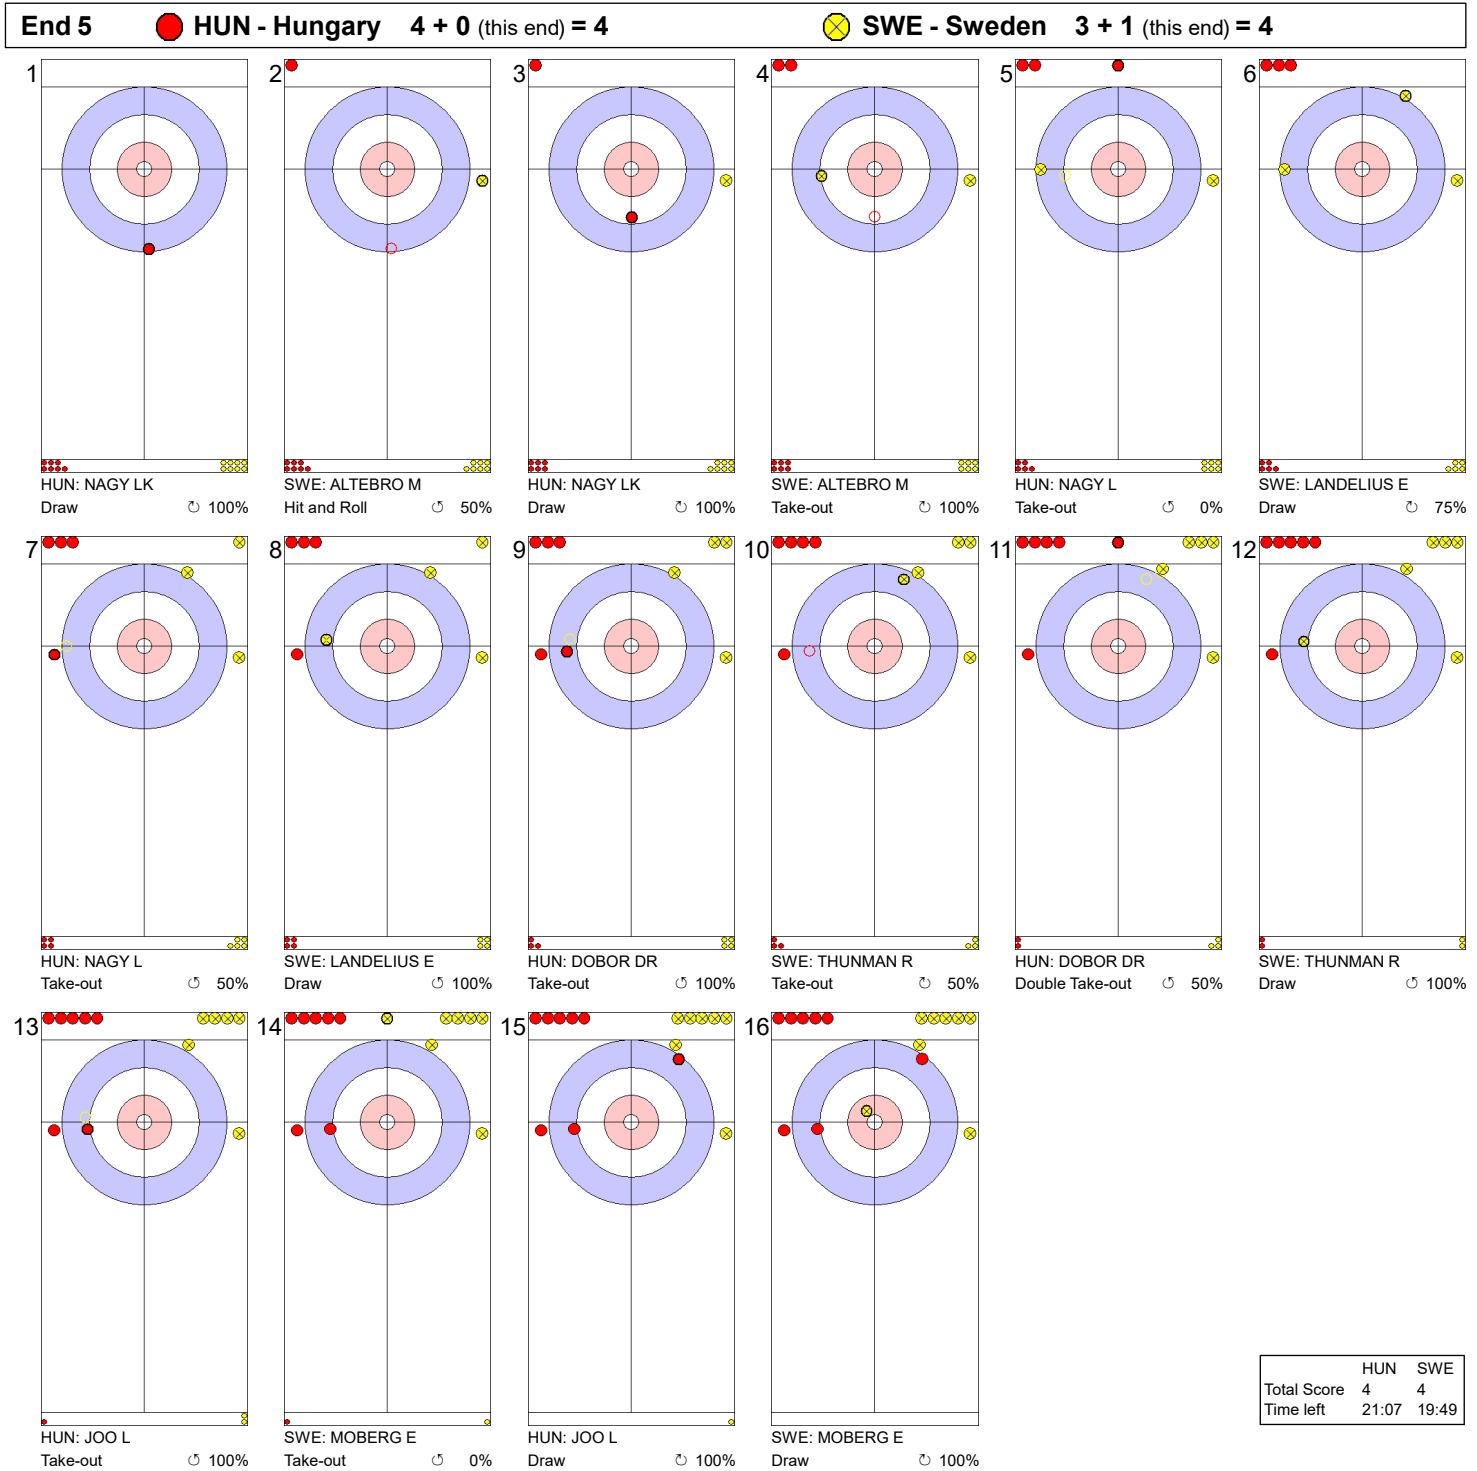

World Junior Curling Championships 2020

Crystal Ice Arena

Women

THU 20 FEB 2020

Start Time 9:00

Round Robin Session 8 - Sheet E

Game - Shot by Shot

Legend:
 ↻ Clockwise ↺ Counter-clockwise - Not considered